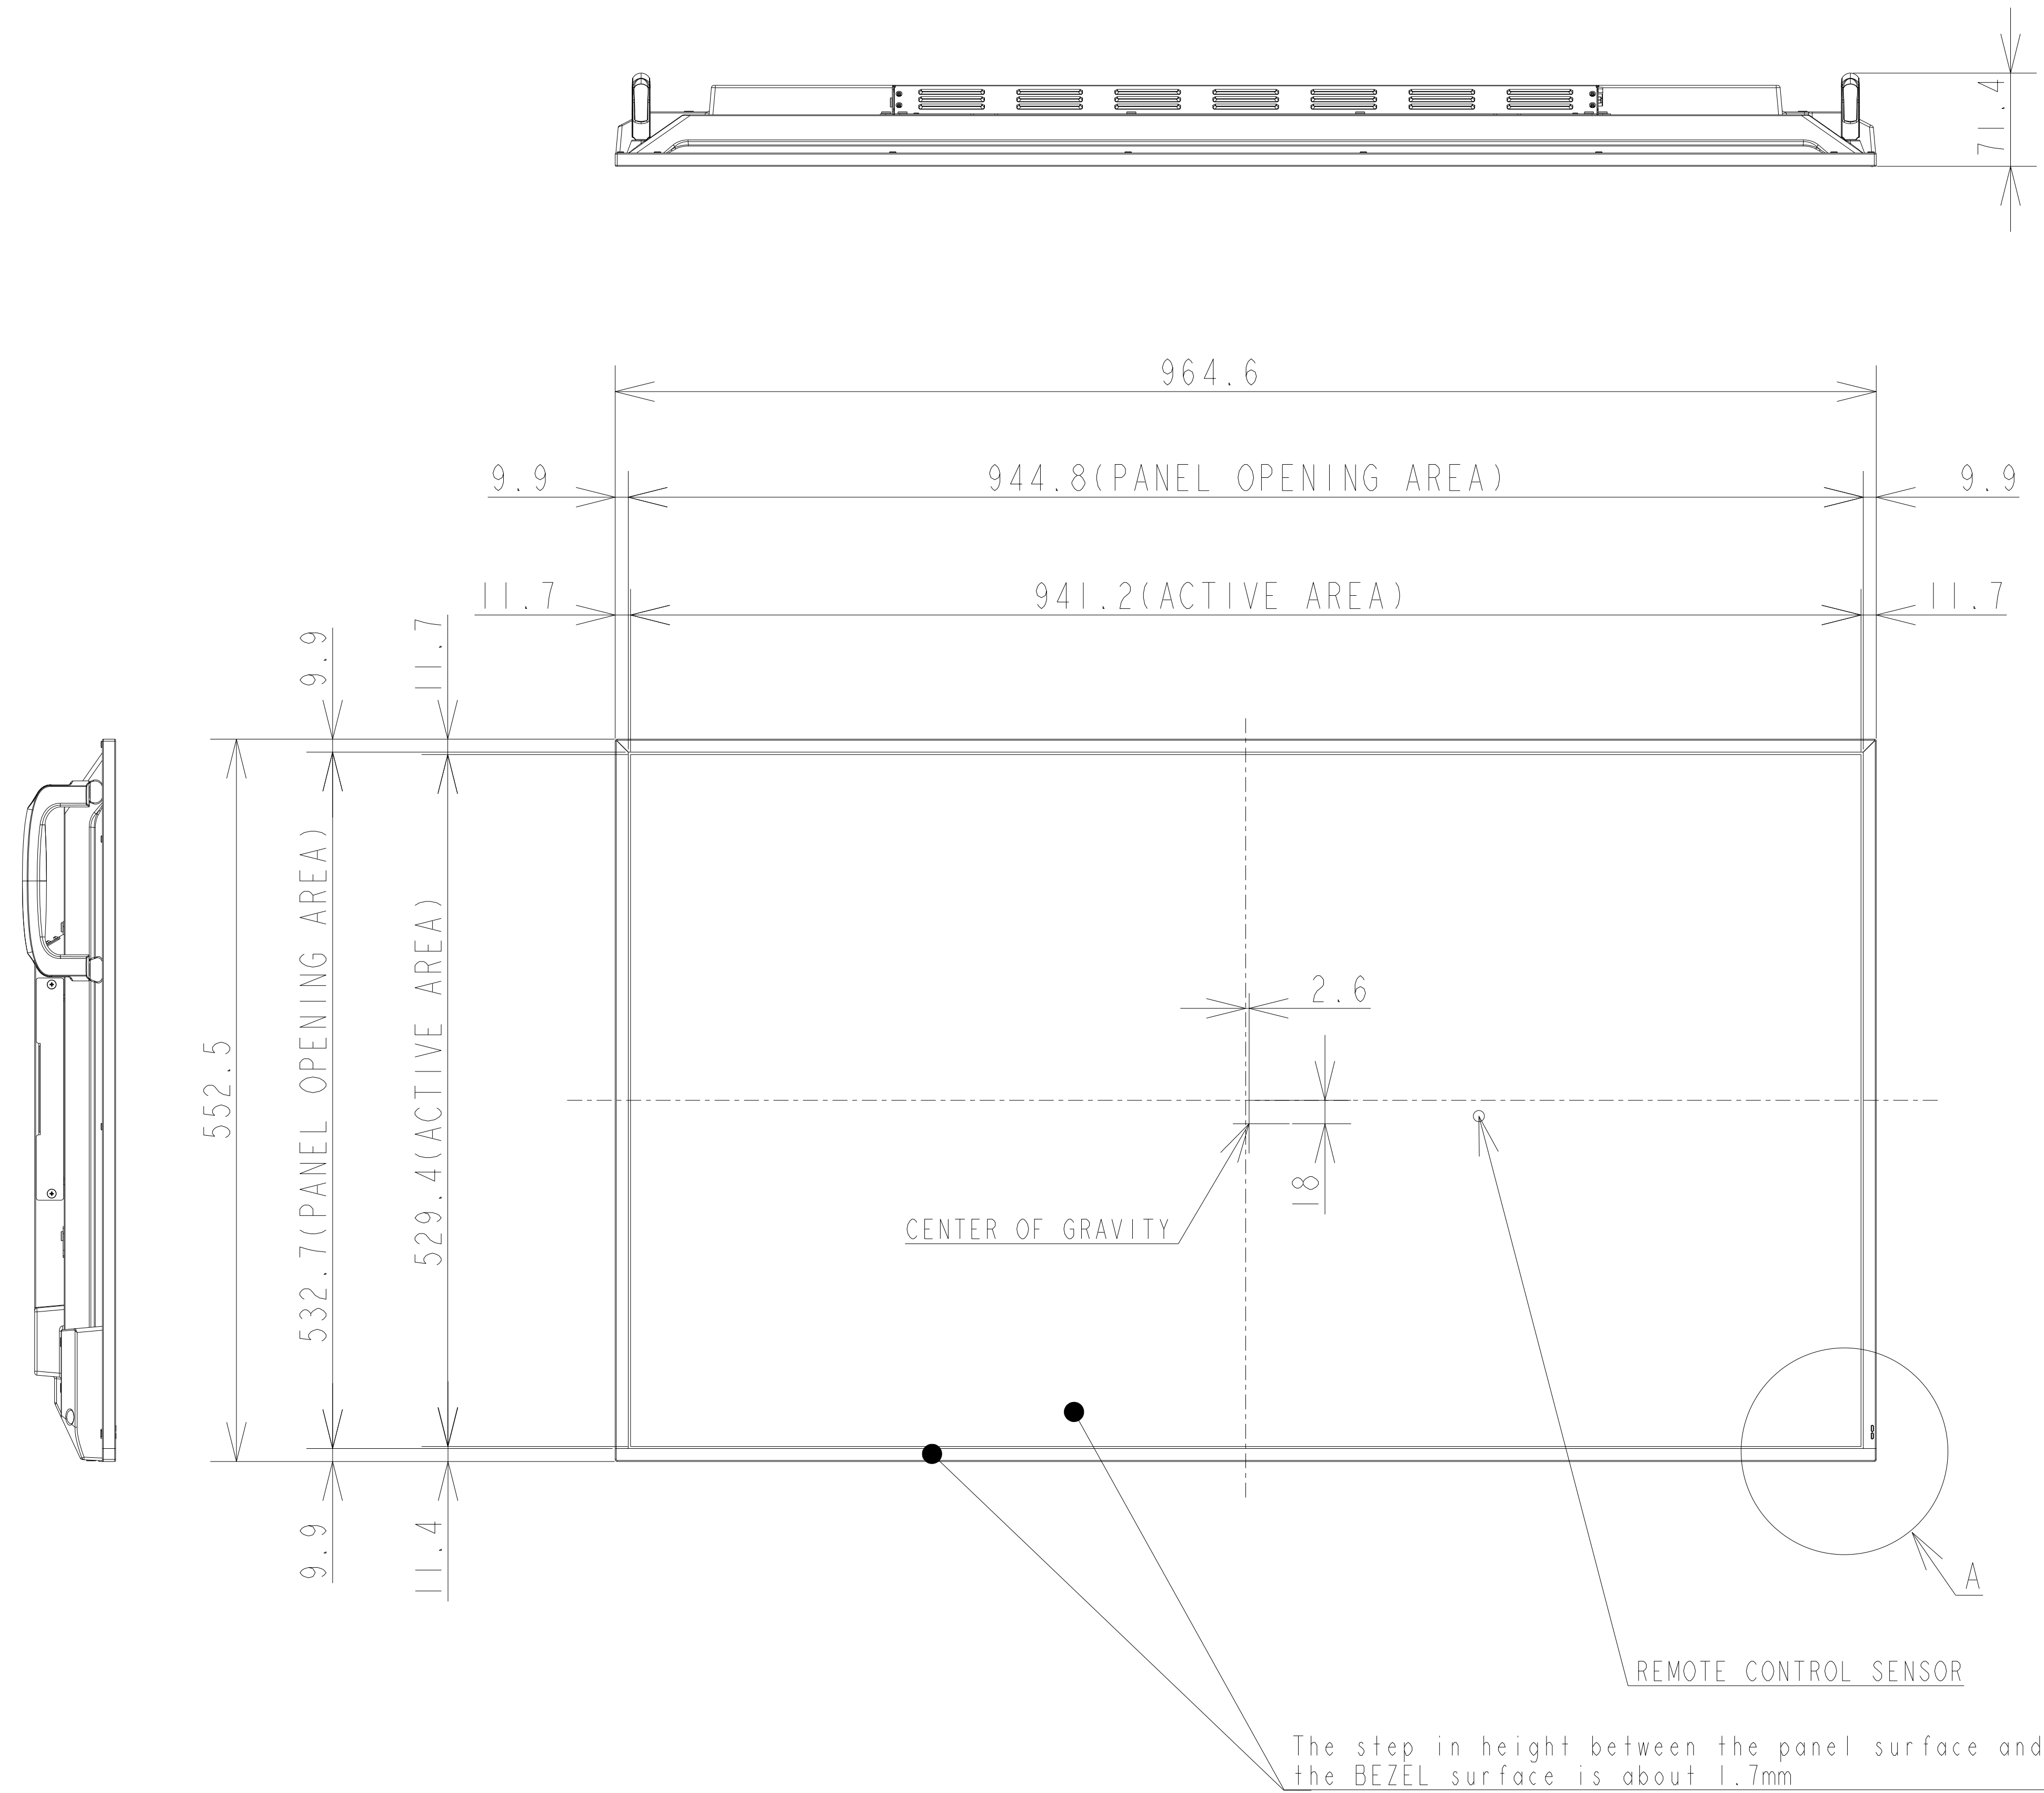

PN-ME432 OUTLINE

UNIT	mm
MODEL	PN-ME432
Sharp NEC Display Solutions, Ltd	
2023/09/15	