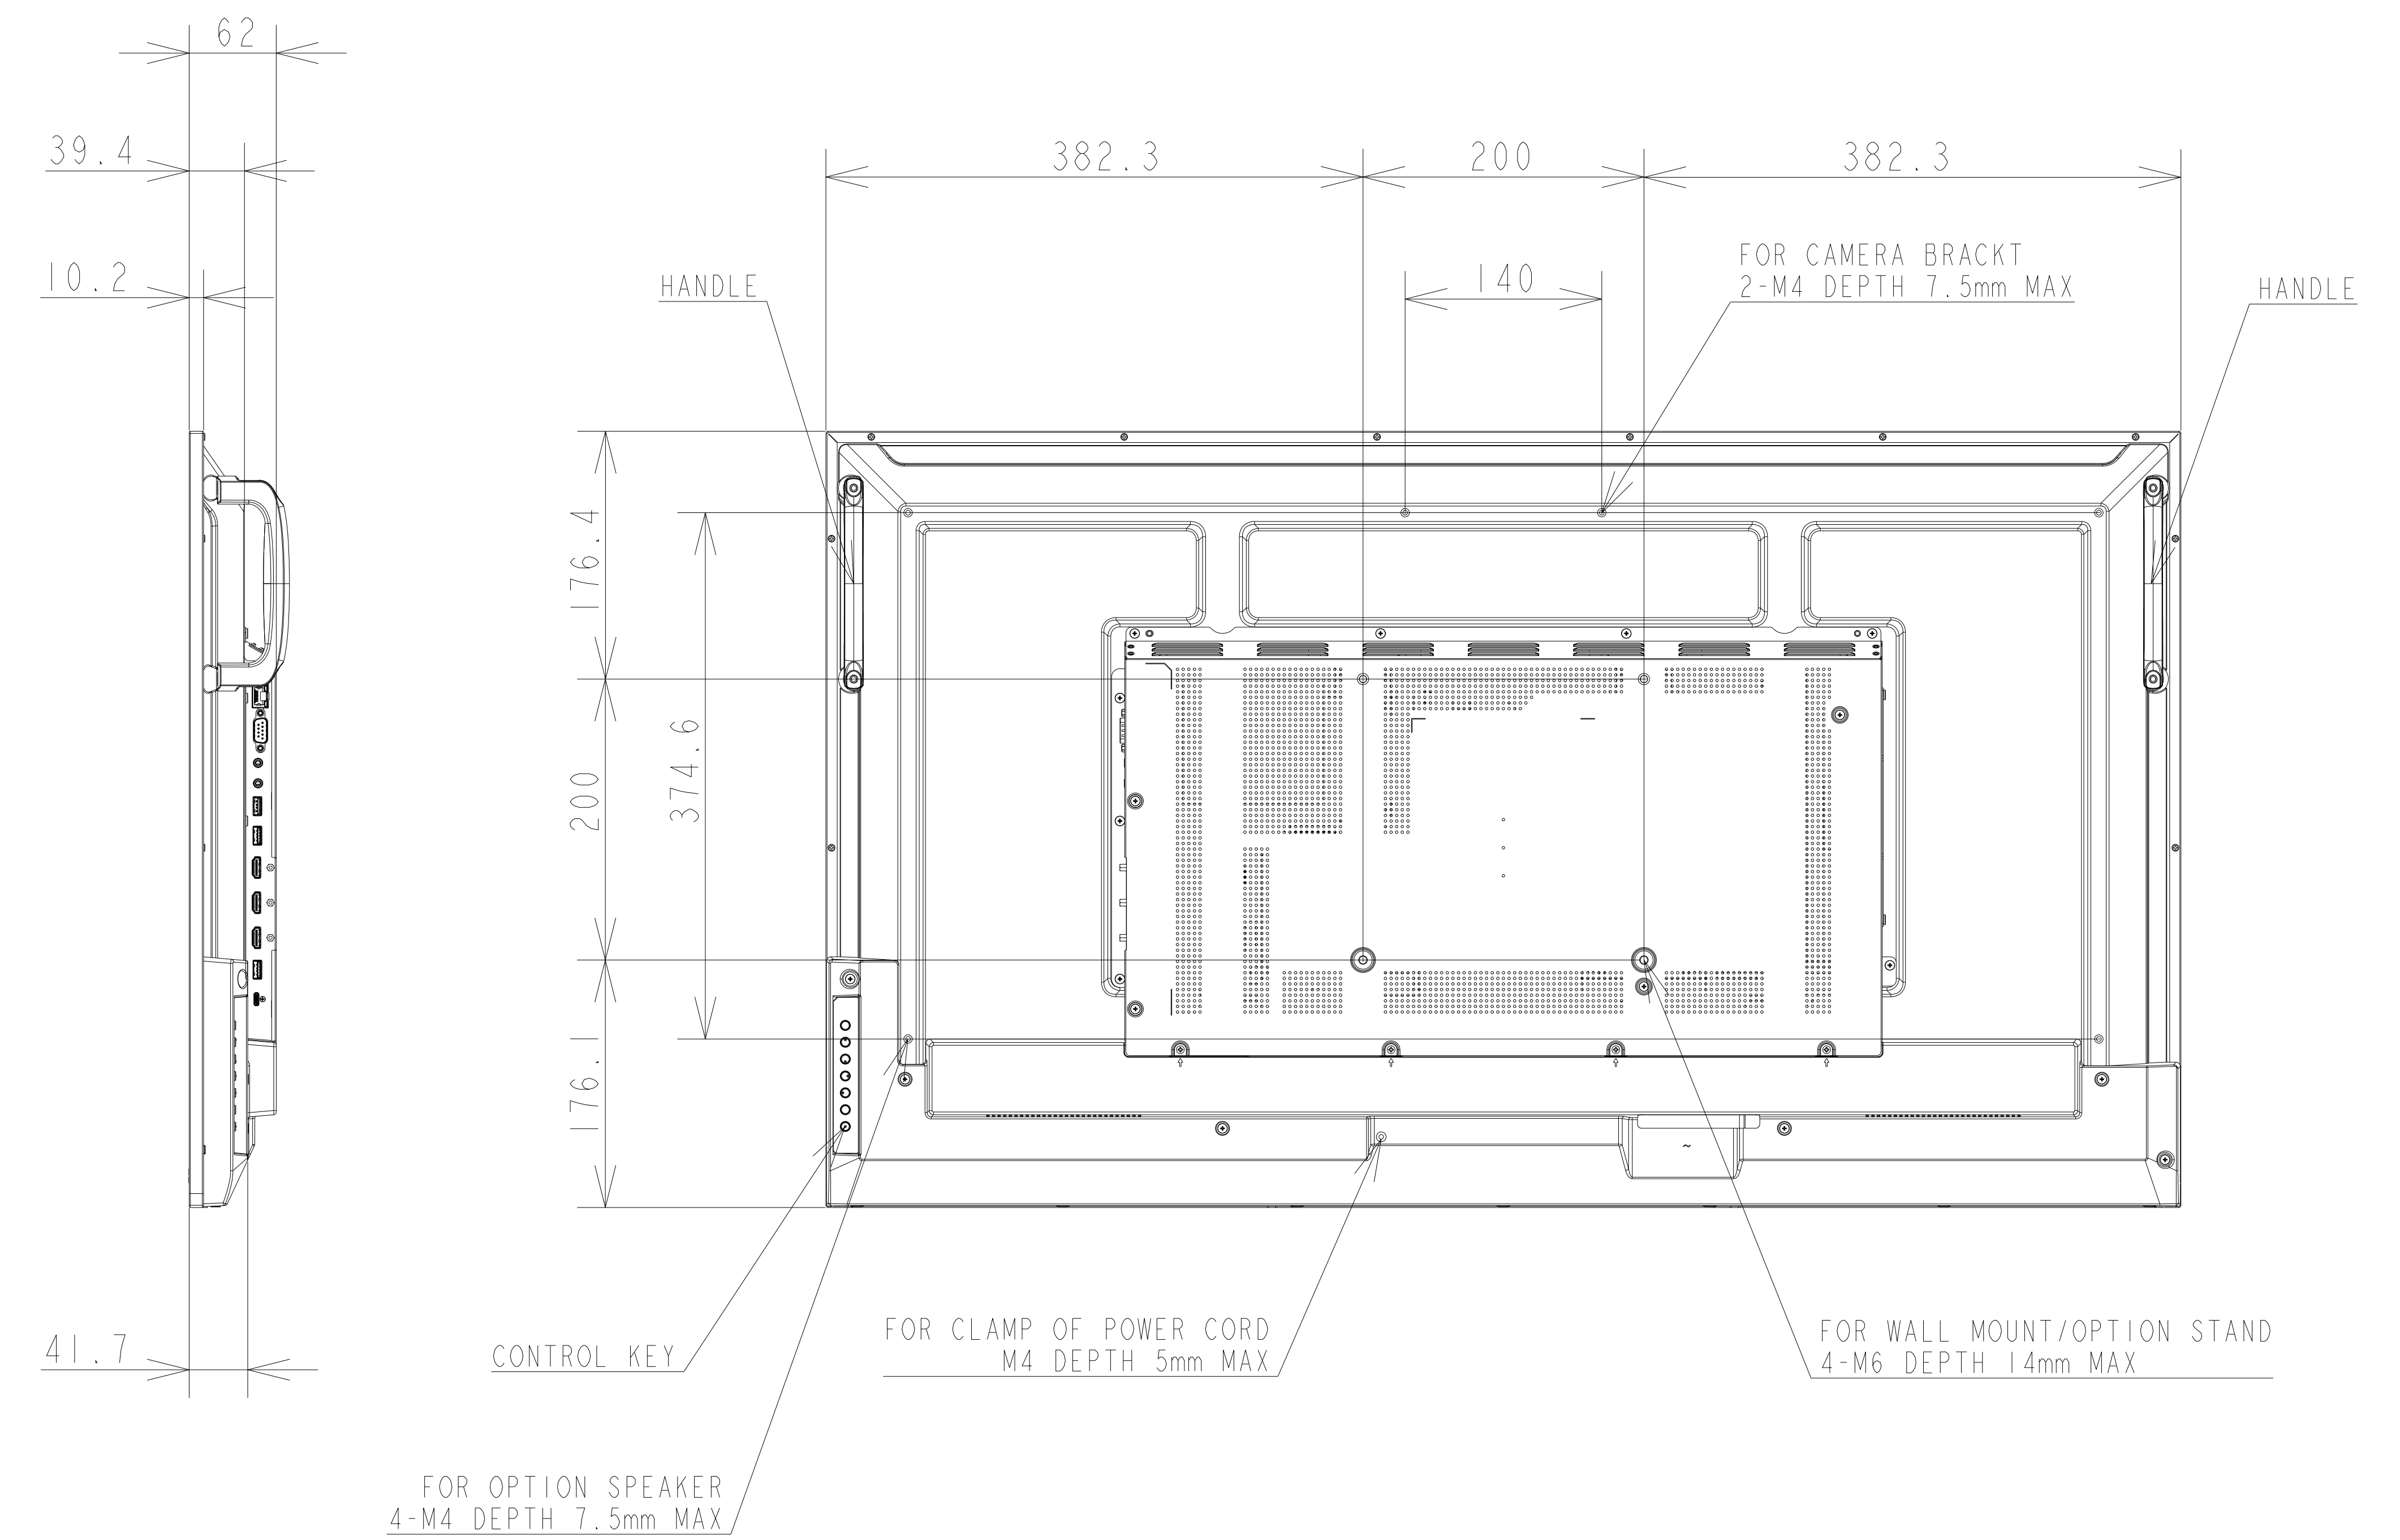

PN-ME432 OUTLINE

UNIT	mm
MODEL	PN-ME432
Sharp NEC Display Solutions, Ltd	
2023/09/15	