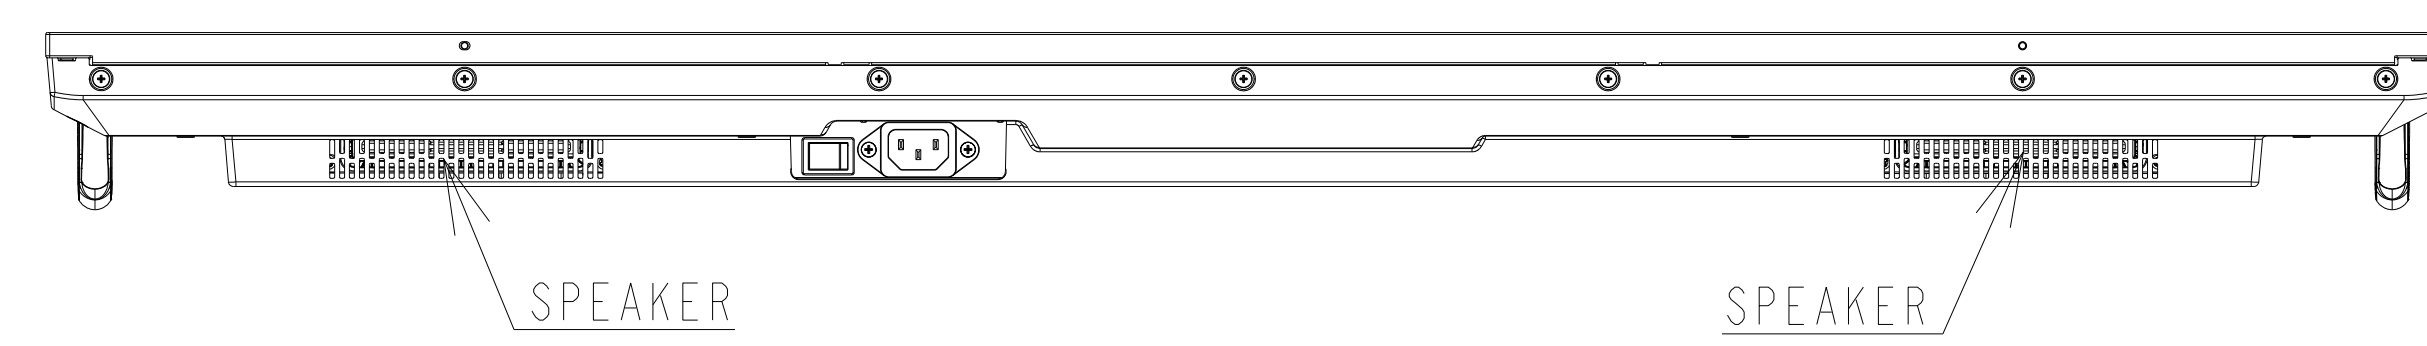

PN-ME432 OUTLINE

UNIT	mm
MODEL	PN-ME432
Sharp NEC Display Solutions, Ltd	
2023/09/15	