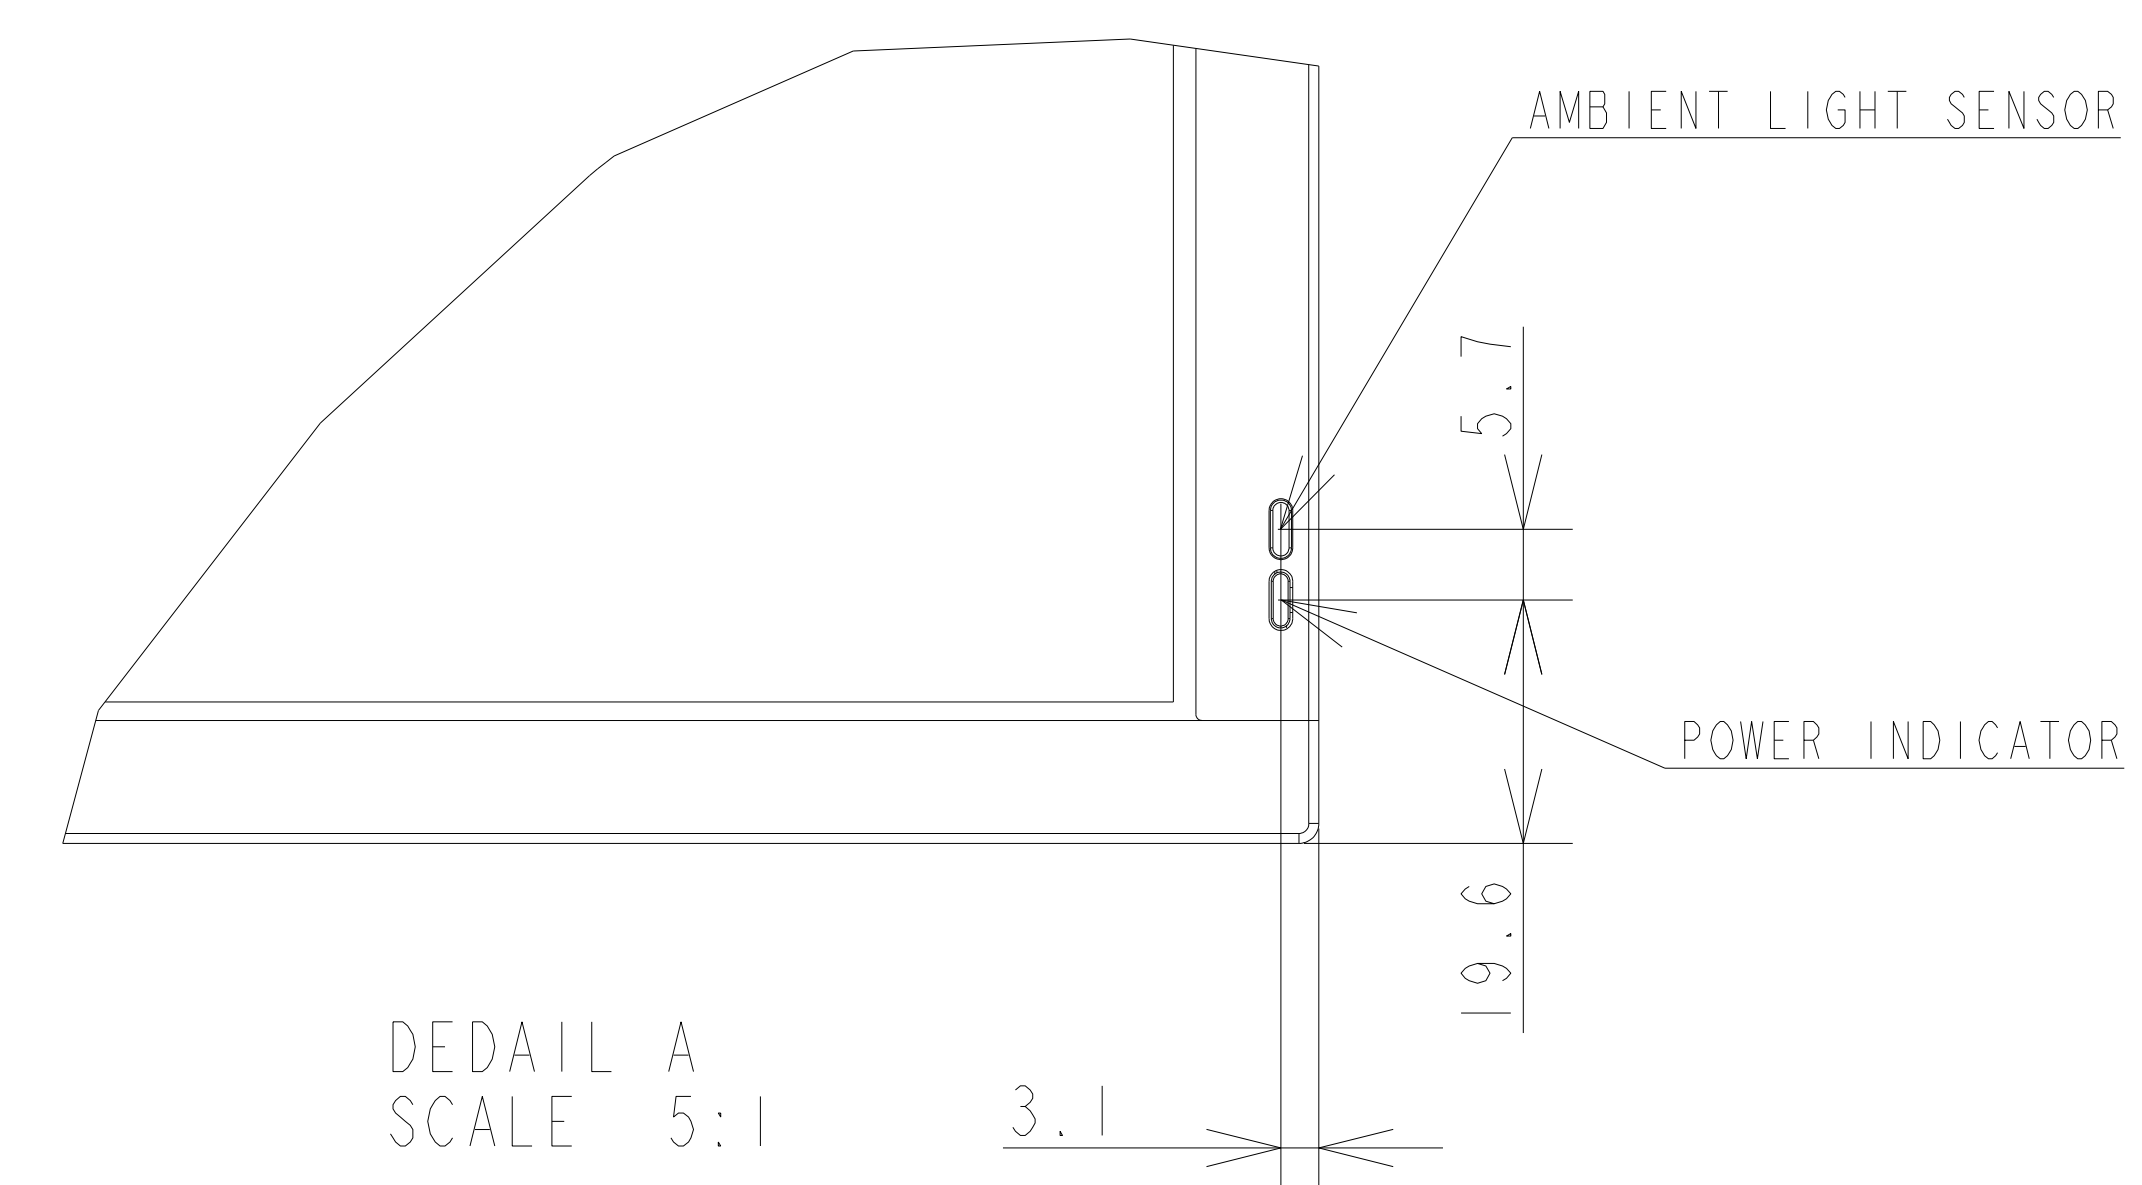

PN-ME432 OUTLINE

UNIT	mm
MODEL	PN-ME432
Sharp NEC Display Solutions, Ltd	
2023/09/15	