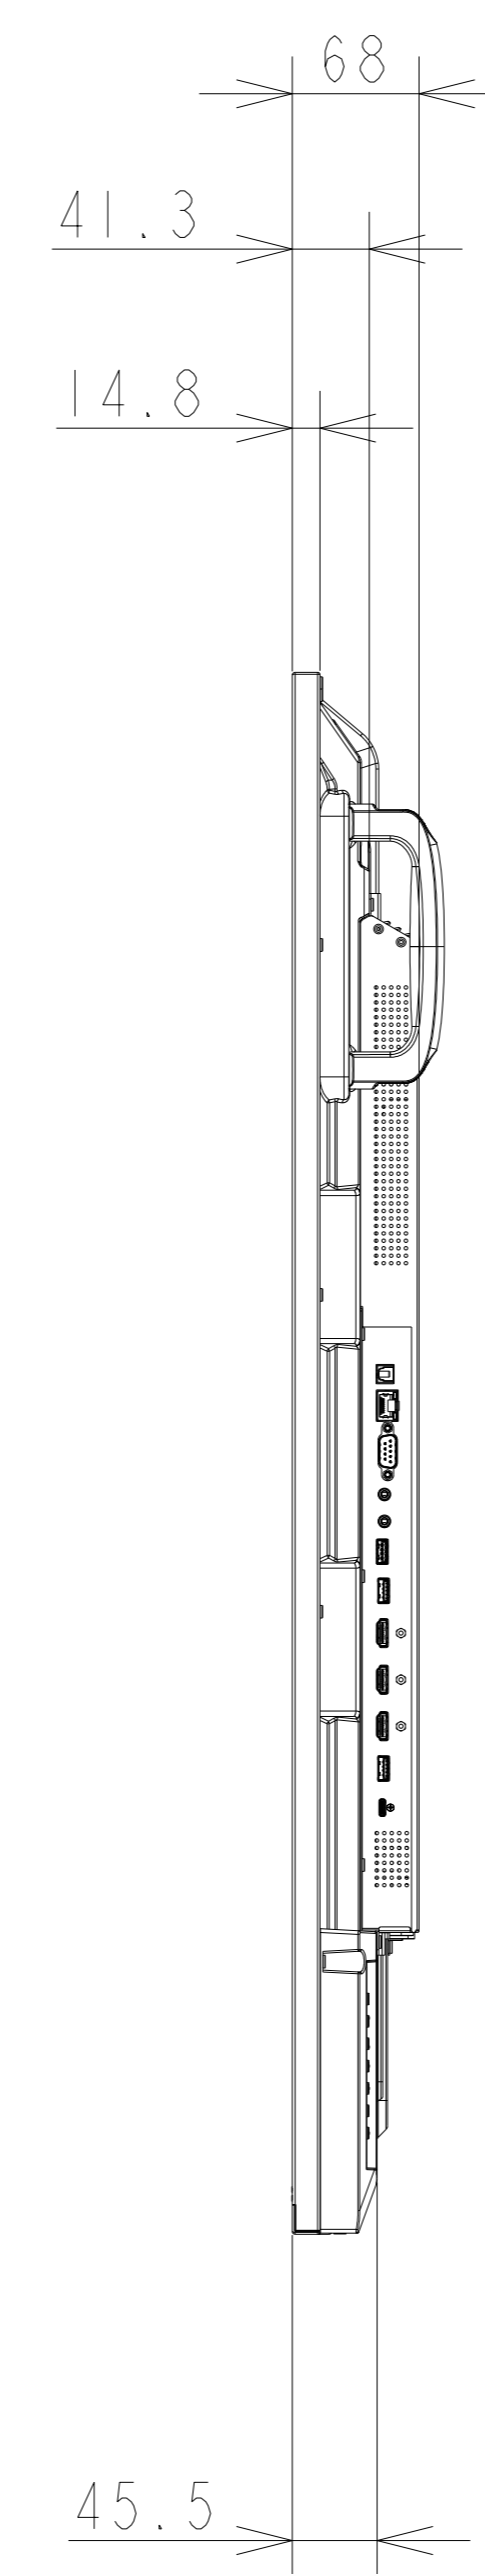

PN-ME652 OUTLINE

UNIT	mm
MODEL	PN-ME652
Sharp NEC Display Solutions, Ltd	
2023/09/15	