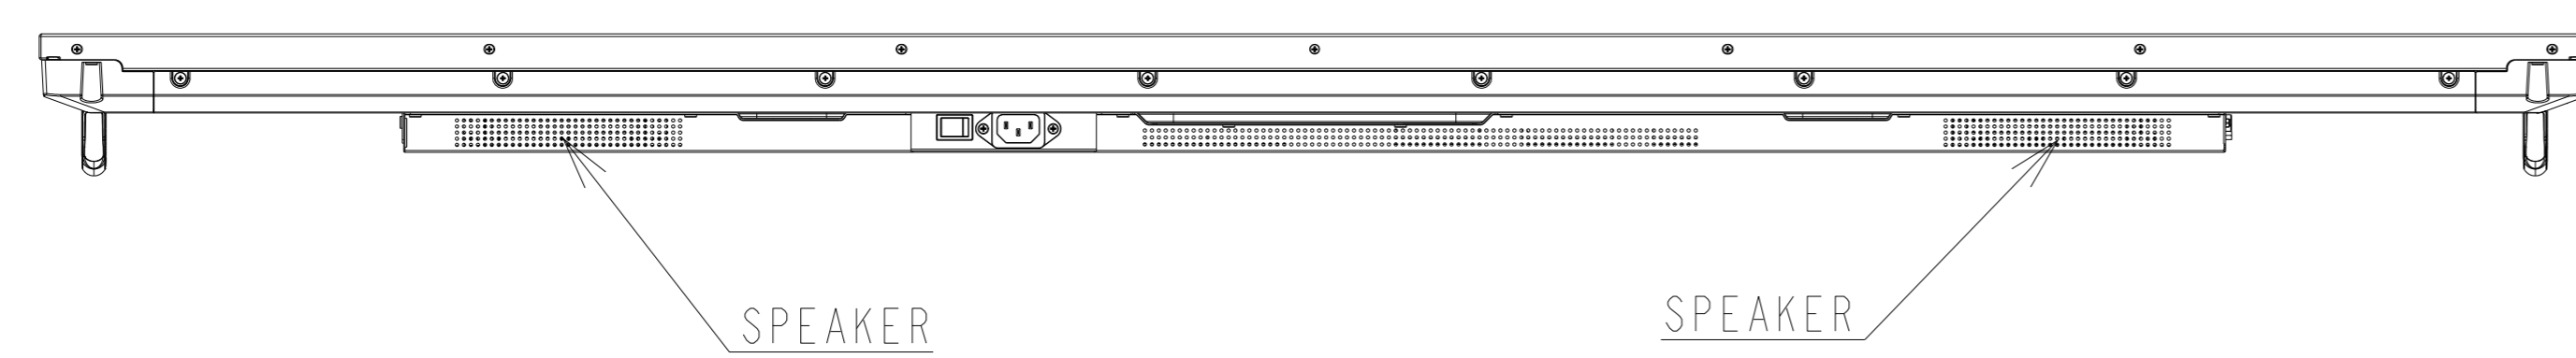

PN-ME652 OUTLINE

UNIT	mm
MODEL	PN-ME652
Sharp NEC Display Solutions, Ltd	
2023/09/15	