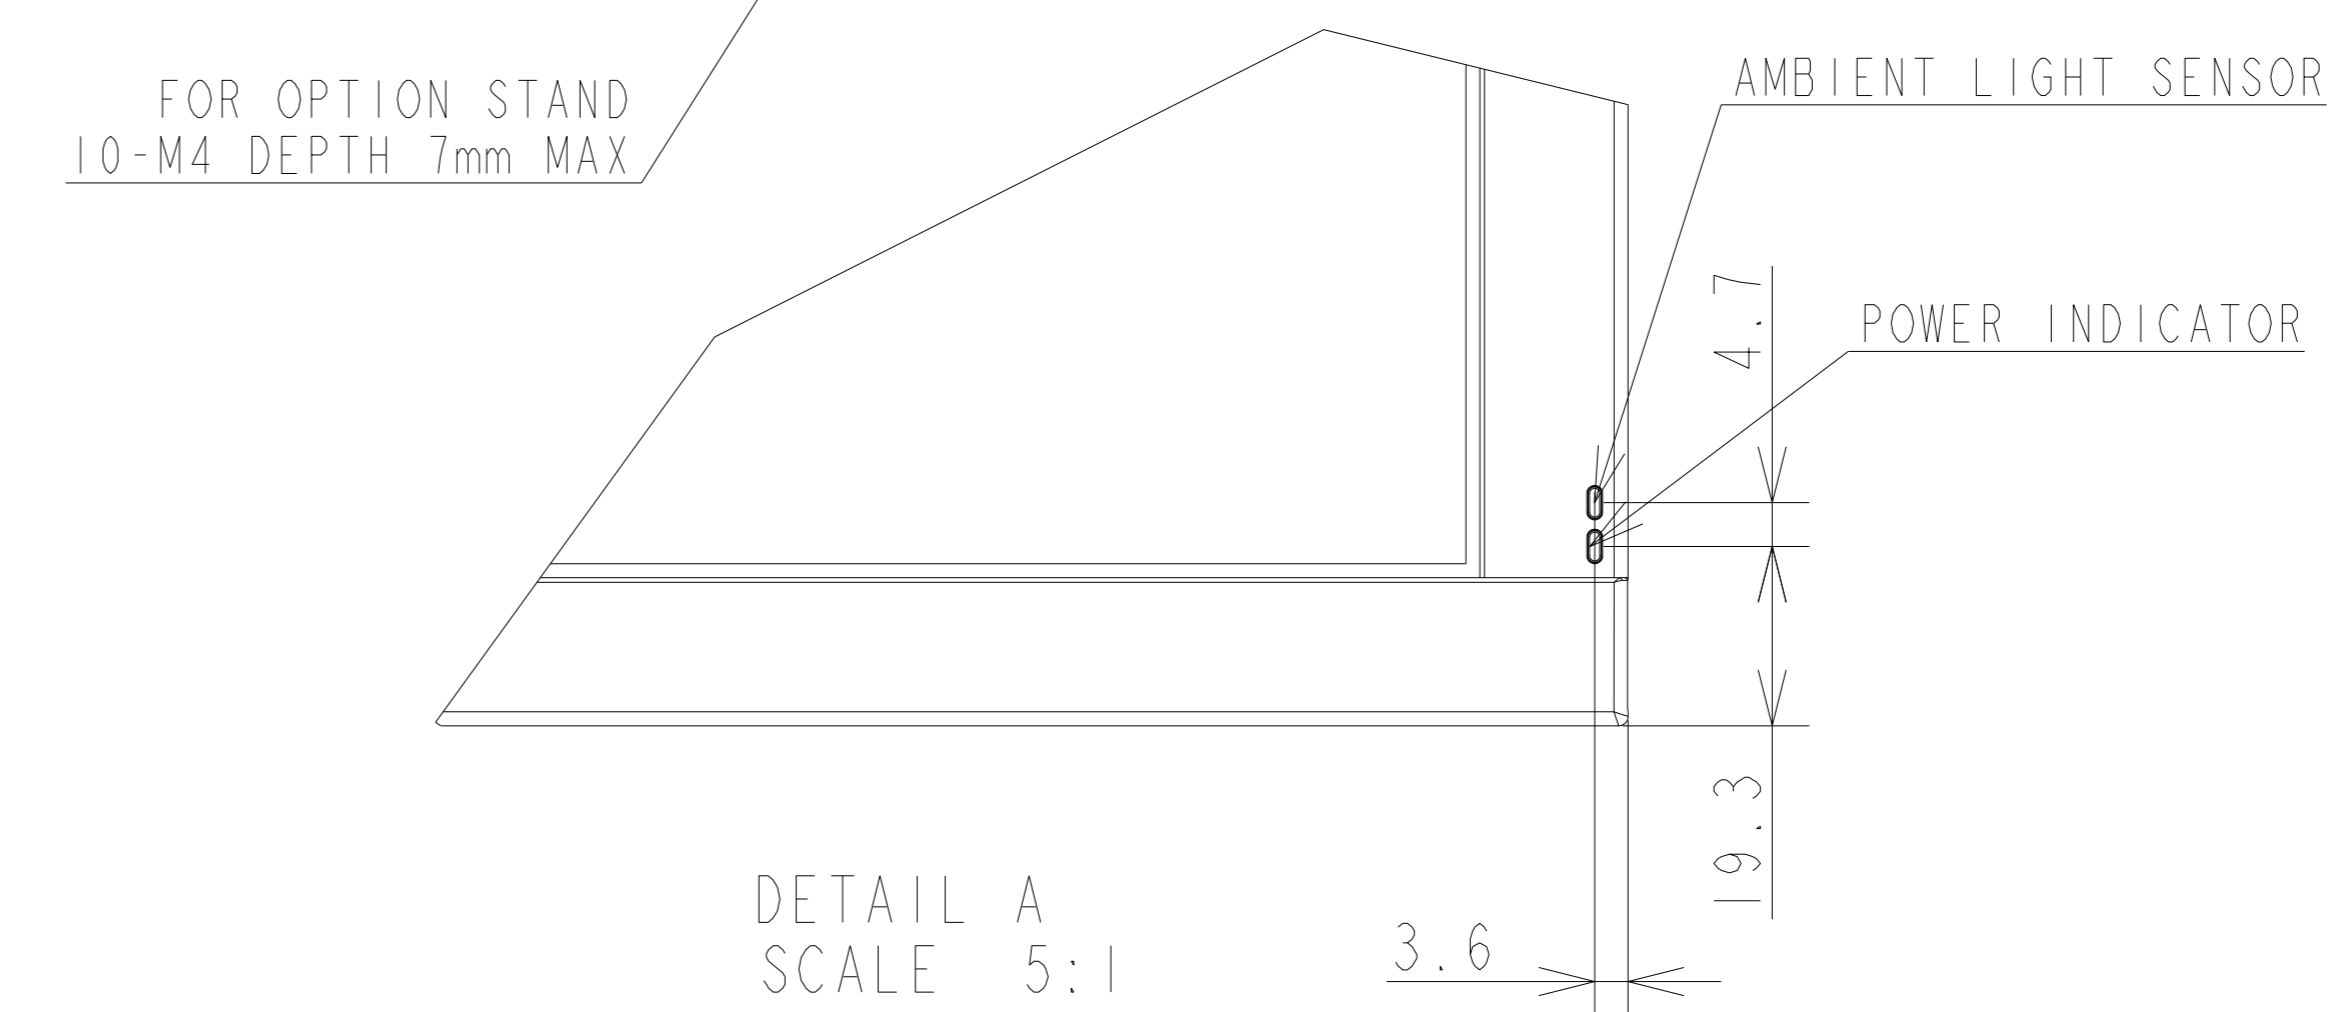

PN-ME652 OUTLINE

UNIT	mm
MODEL	PN-ME652
Sharp NEC Display Solutions, Ltd	
2023/09/15	