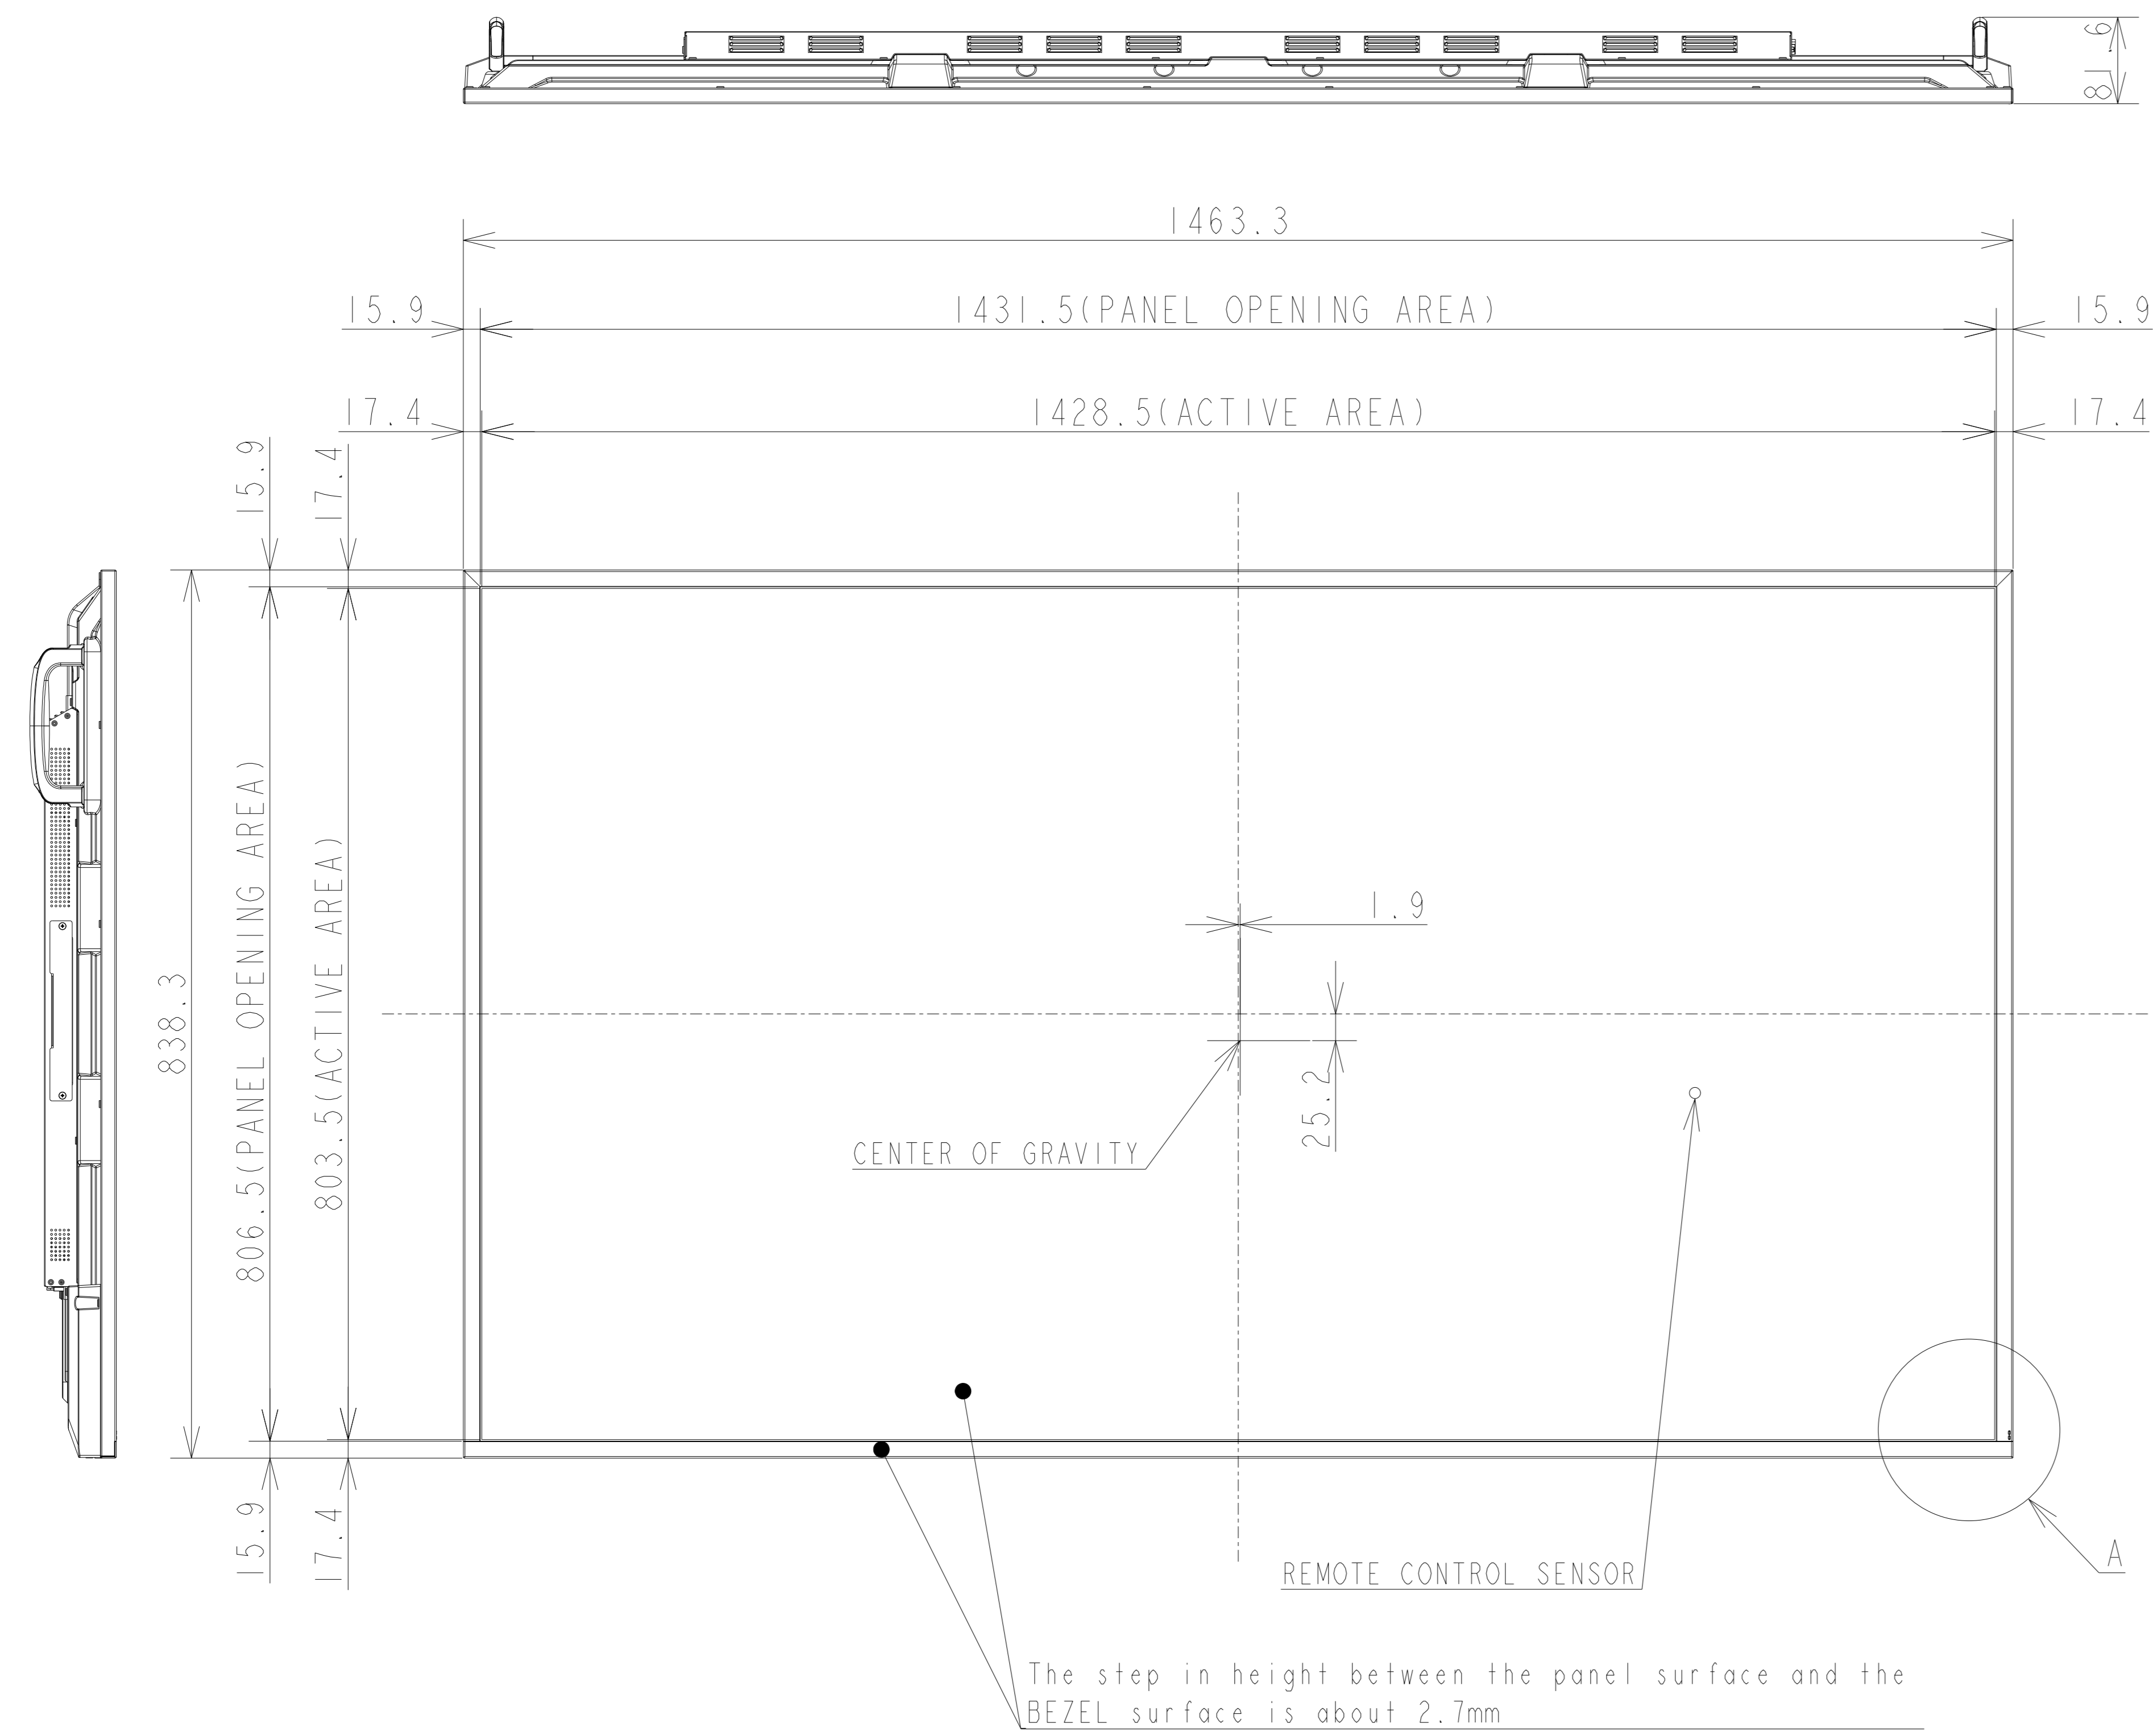

PN-ME652 OUTLINE

UNIT	mm
MODEL	PN-ME652
Sharp NEC Display Solutions, Ltd	
2023/09/15	