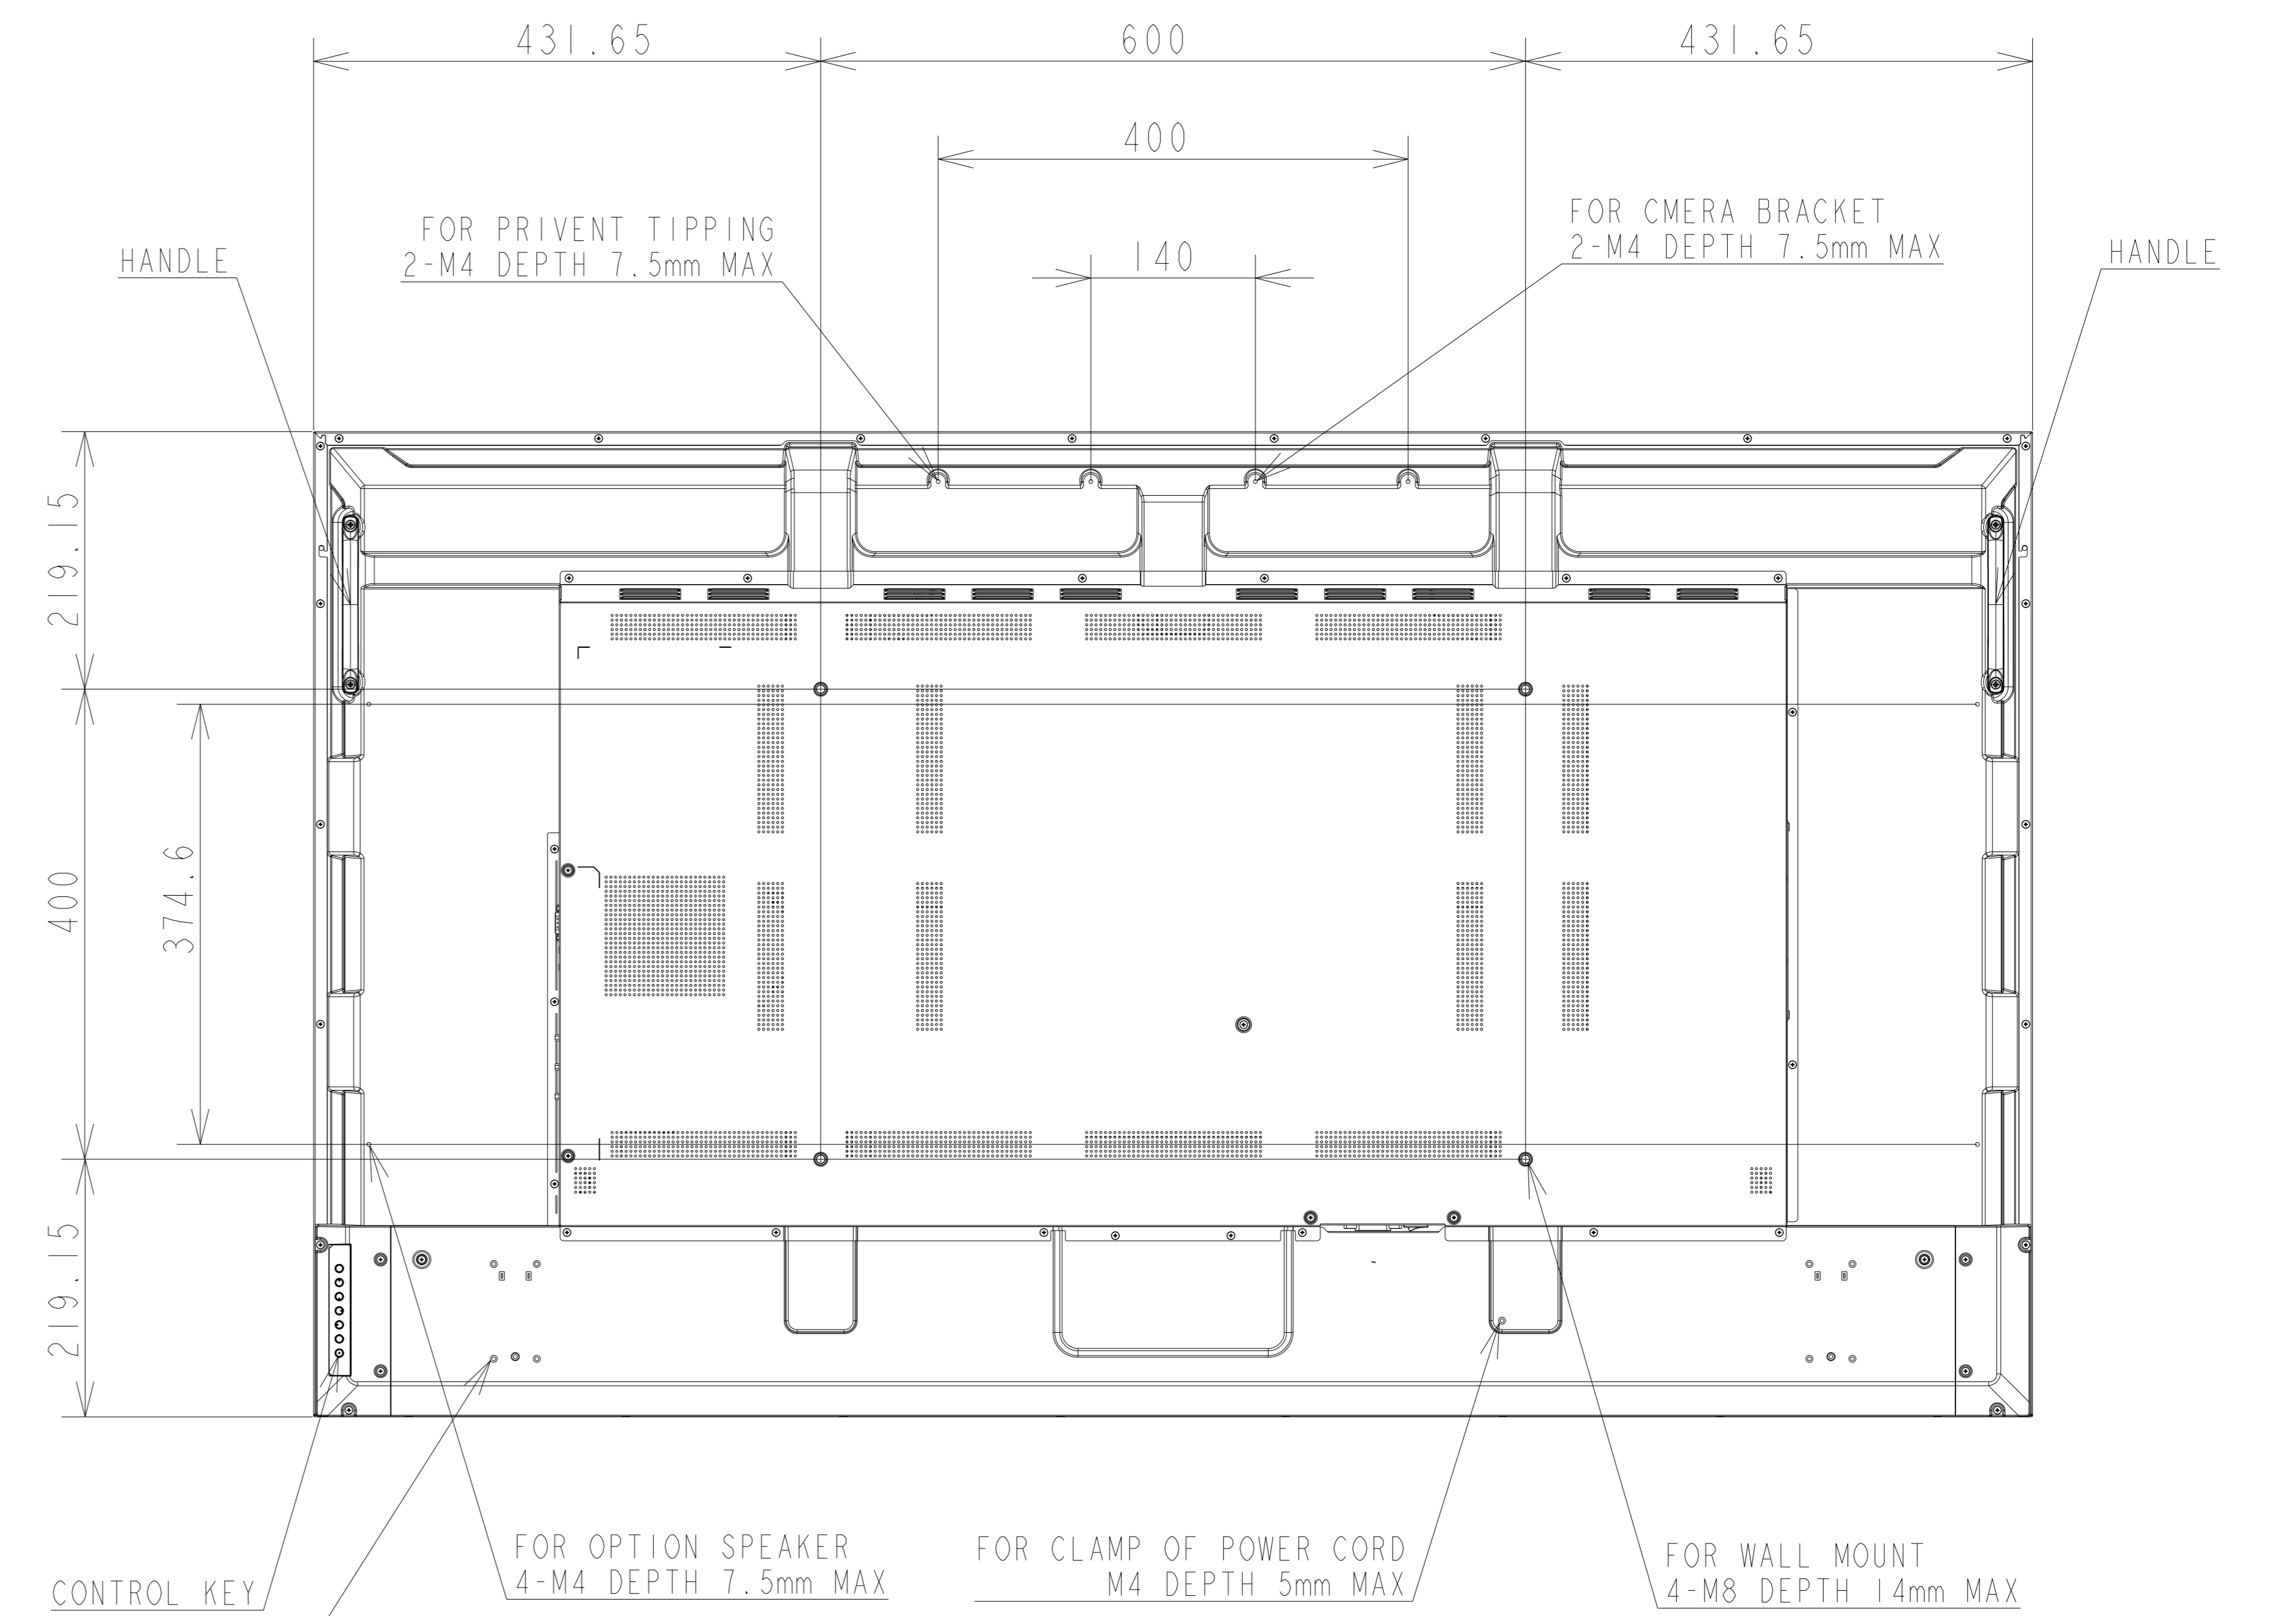

PN-ME652 OUTLINE

UNIT	mm
MODEL	PN-ME652
Sharp NEC Display Solutions, Ltd	
2023/09/15	