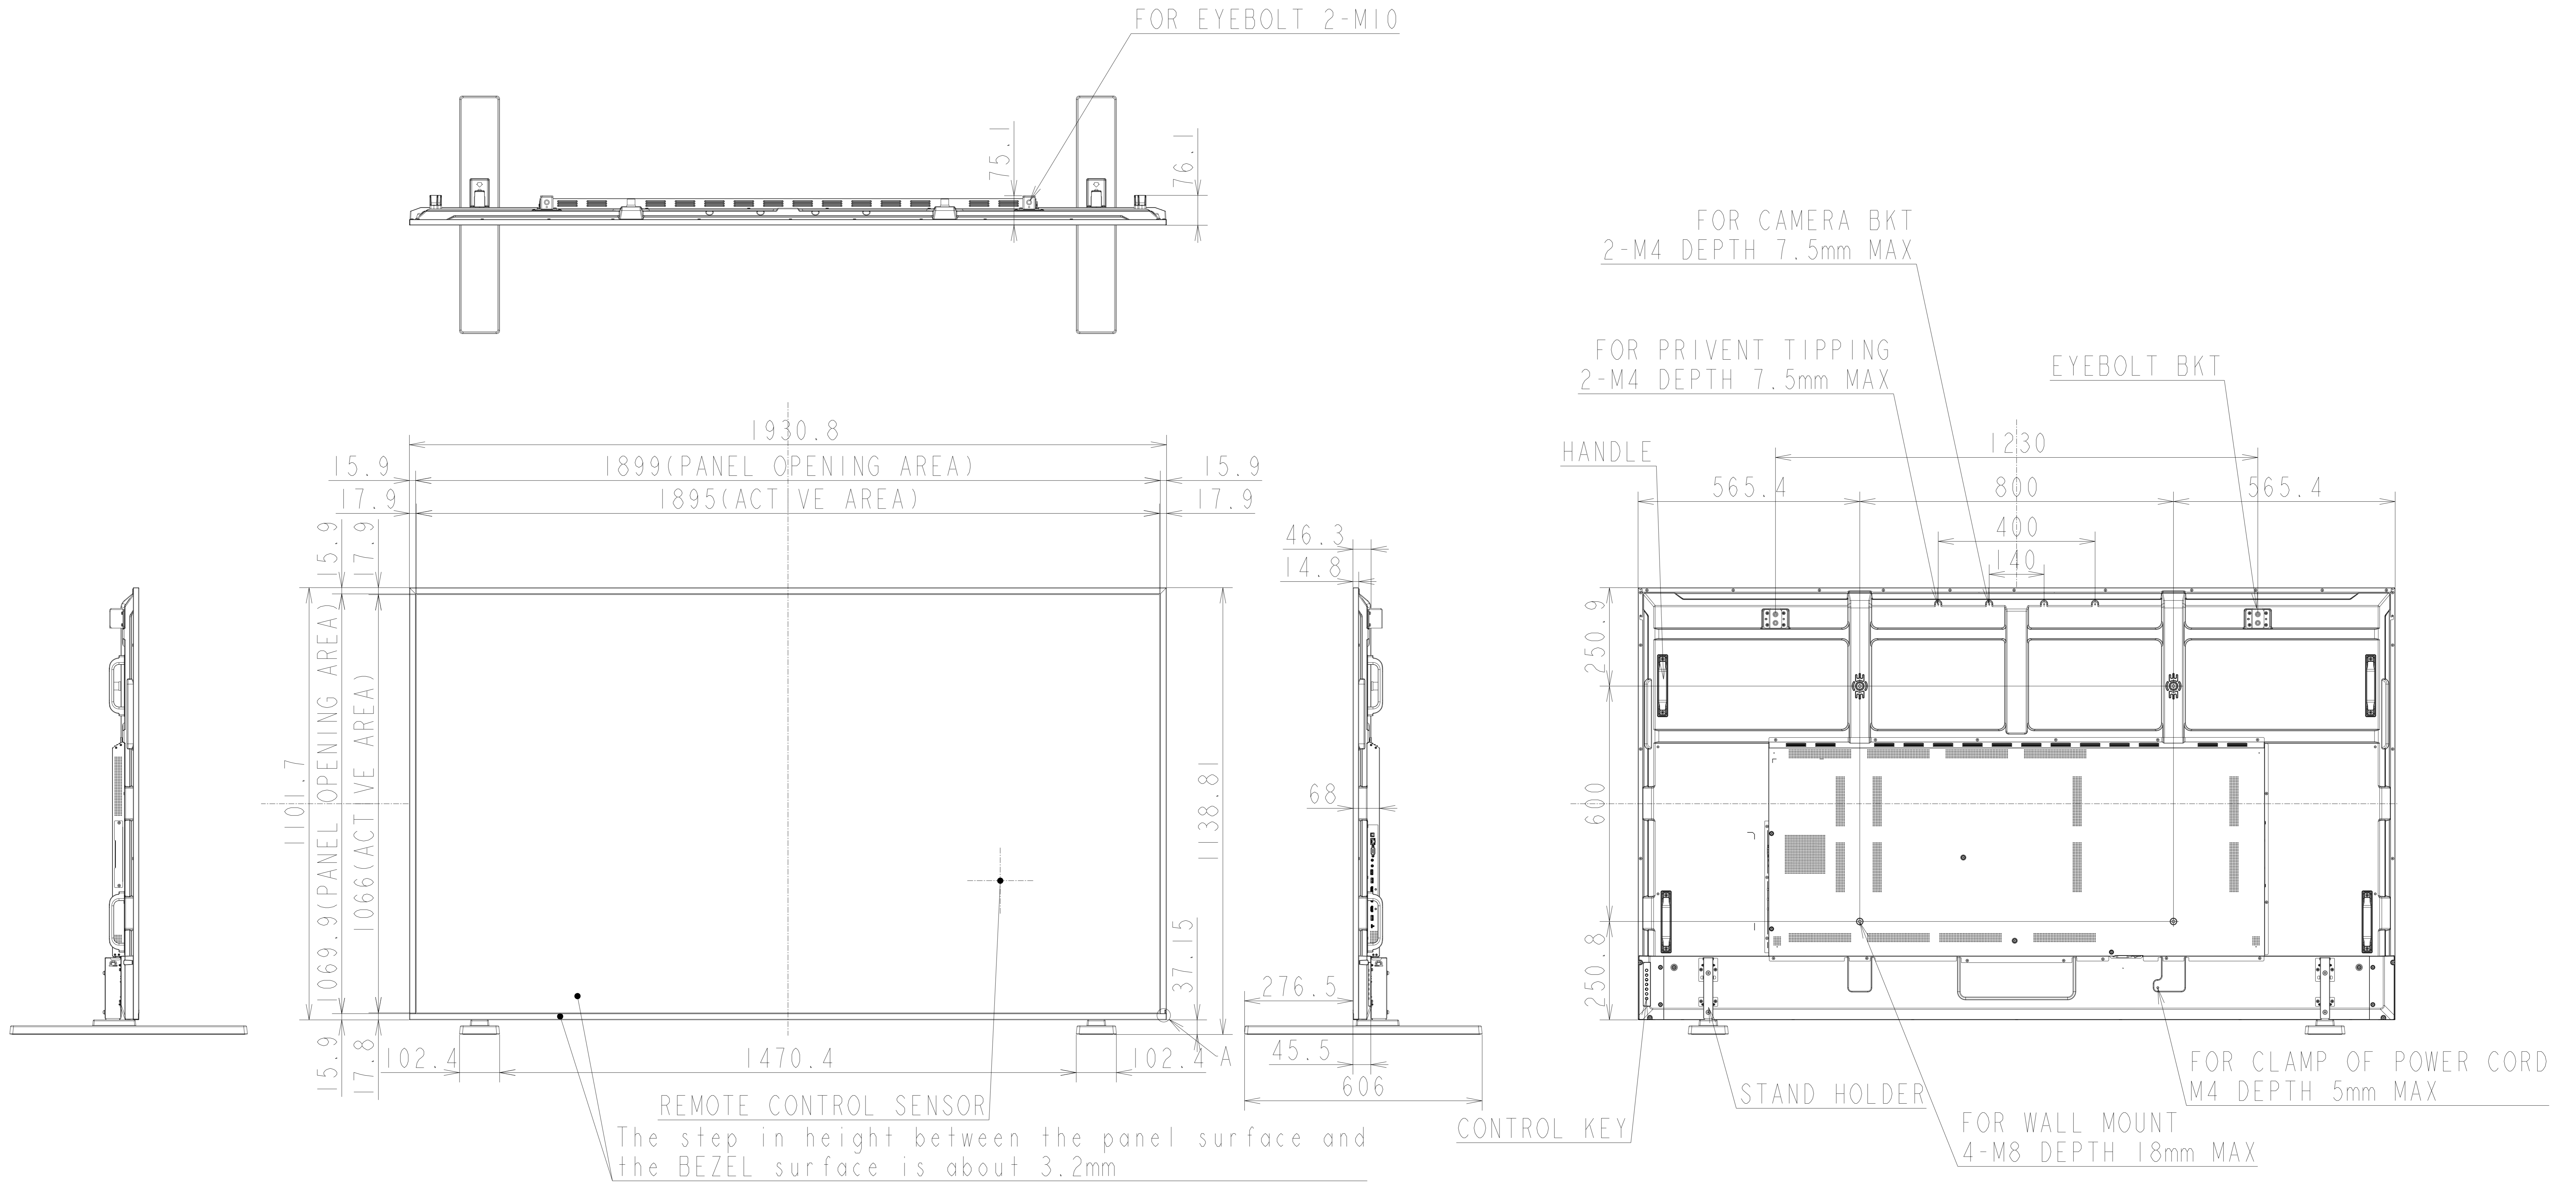

PN-ME862 WITH ST-801 OUTLINE

DETAIL A

UNIT	mm
MODEL	PN-ME862 with ST-801
Sharp NEC Display Solutions, Ltd.	
2024/11/07	