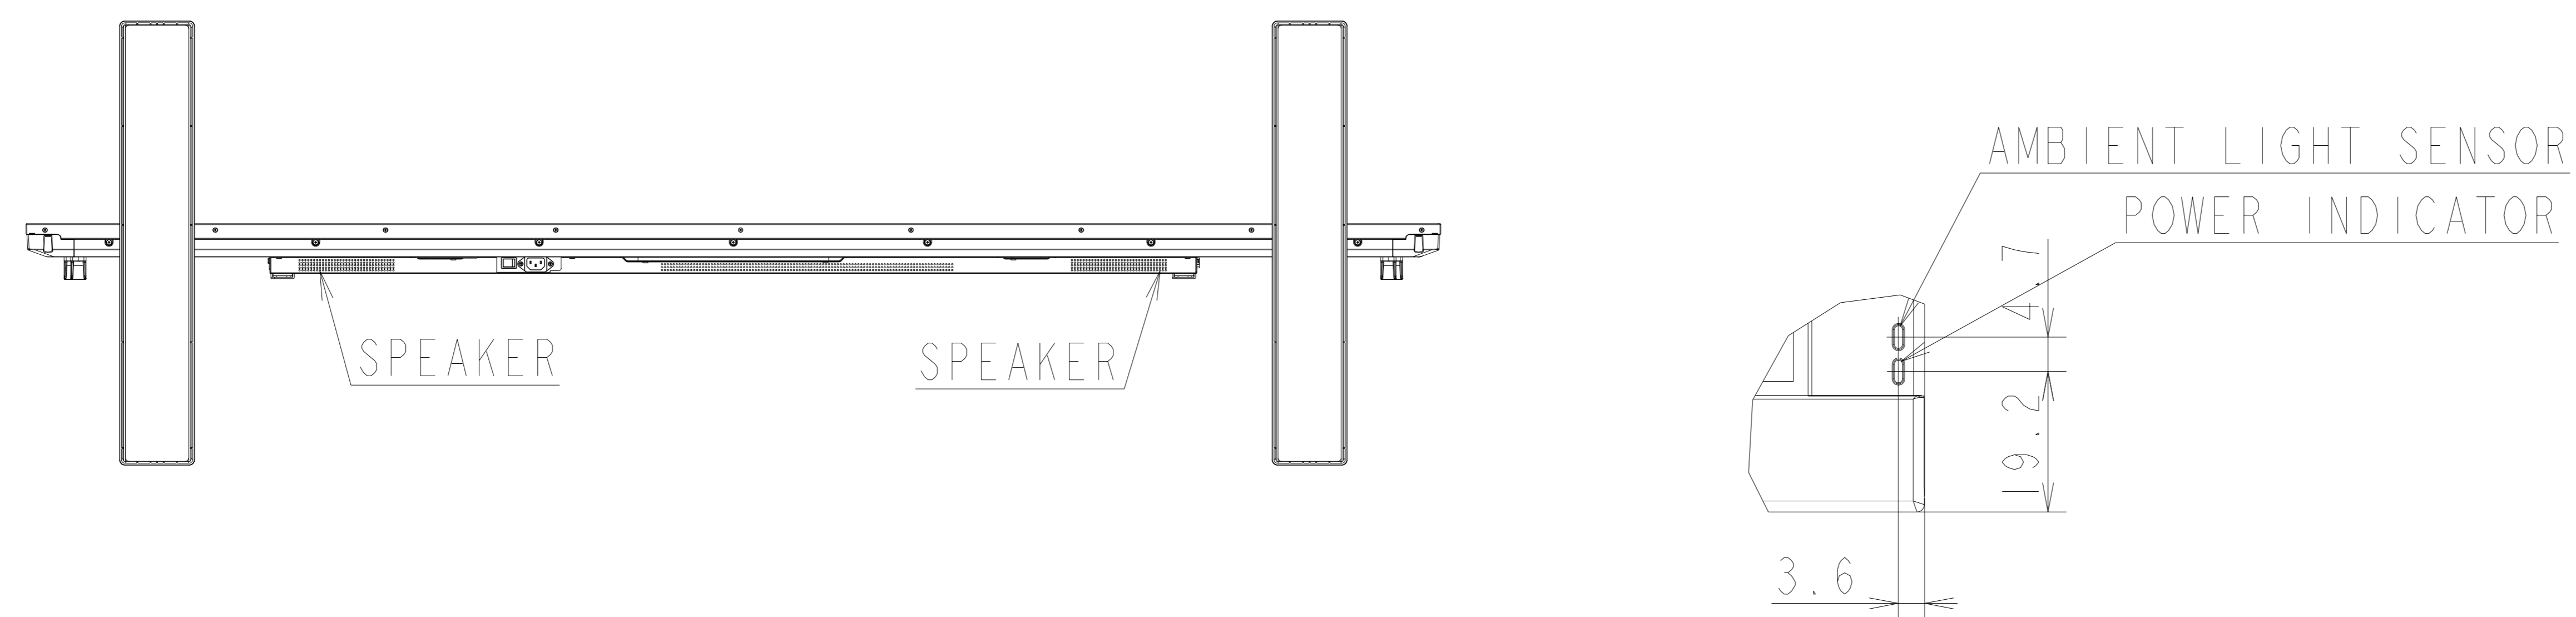

PN-ME862 WITH ST-801 OUTLINE

DETAIL A

UNIT	mm
MODEL	PN-ME862 with ST-801
Sharp NEC Display Solutions, Ltd.	
2024/11/07	