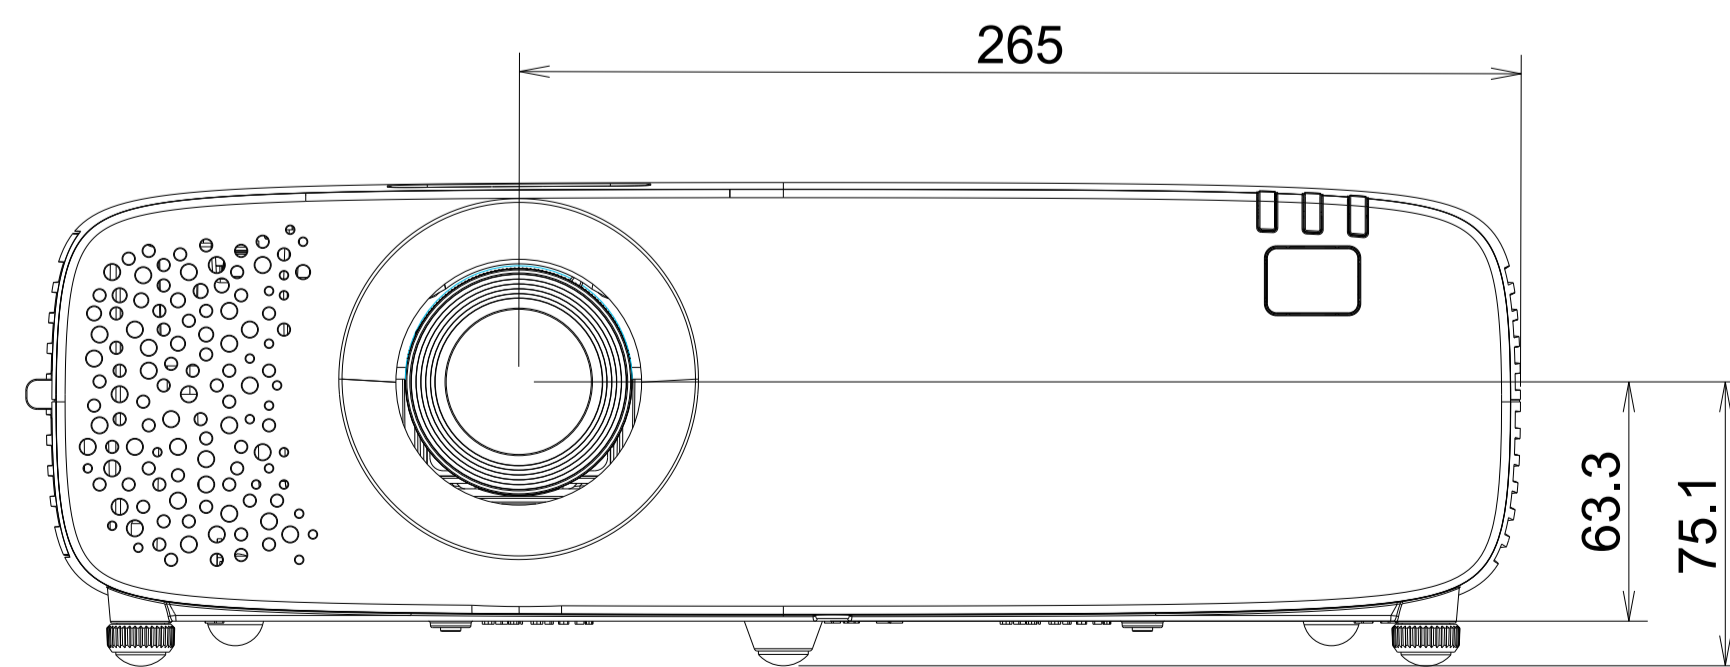

XP-E501U-W Series

REV	DESCRIPTION
1	2025.09.25
SHARP CORPORATION	