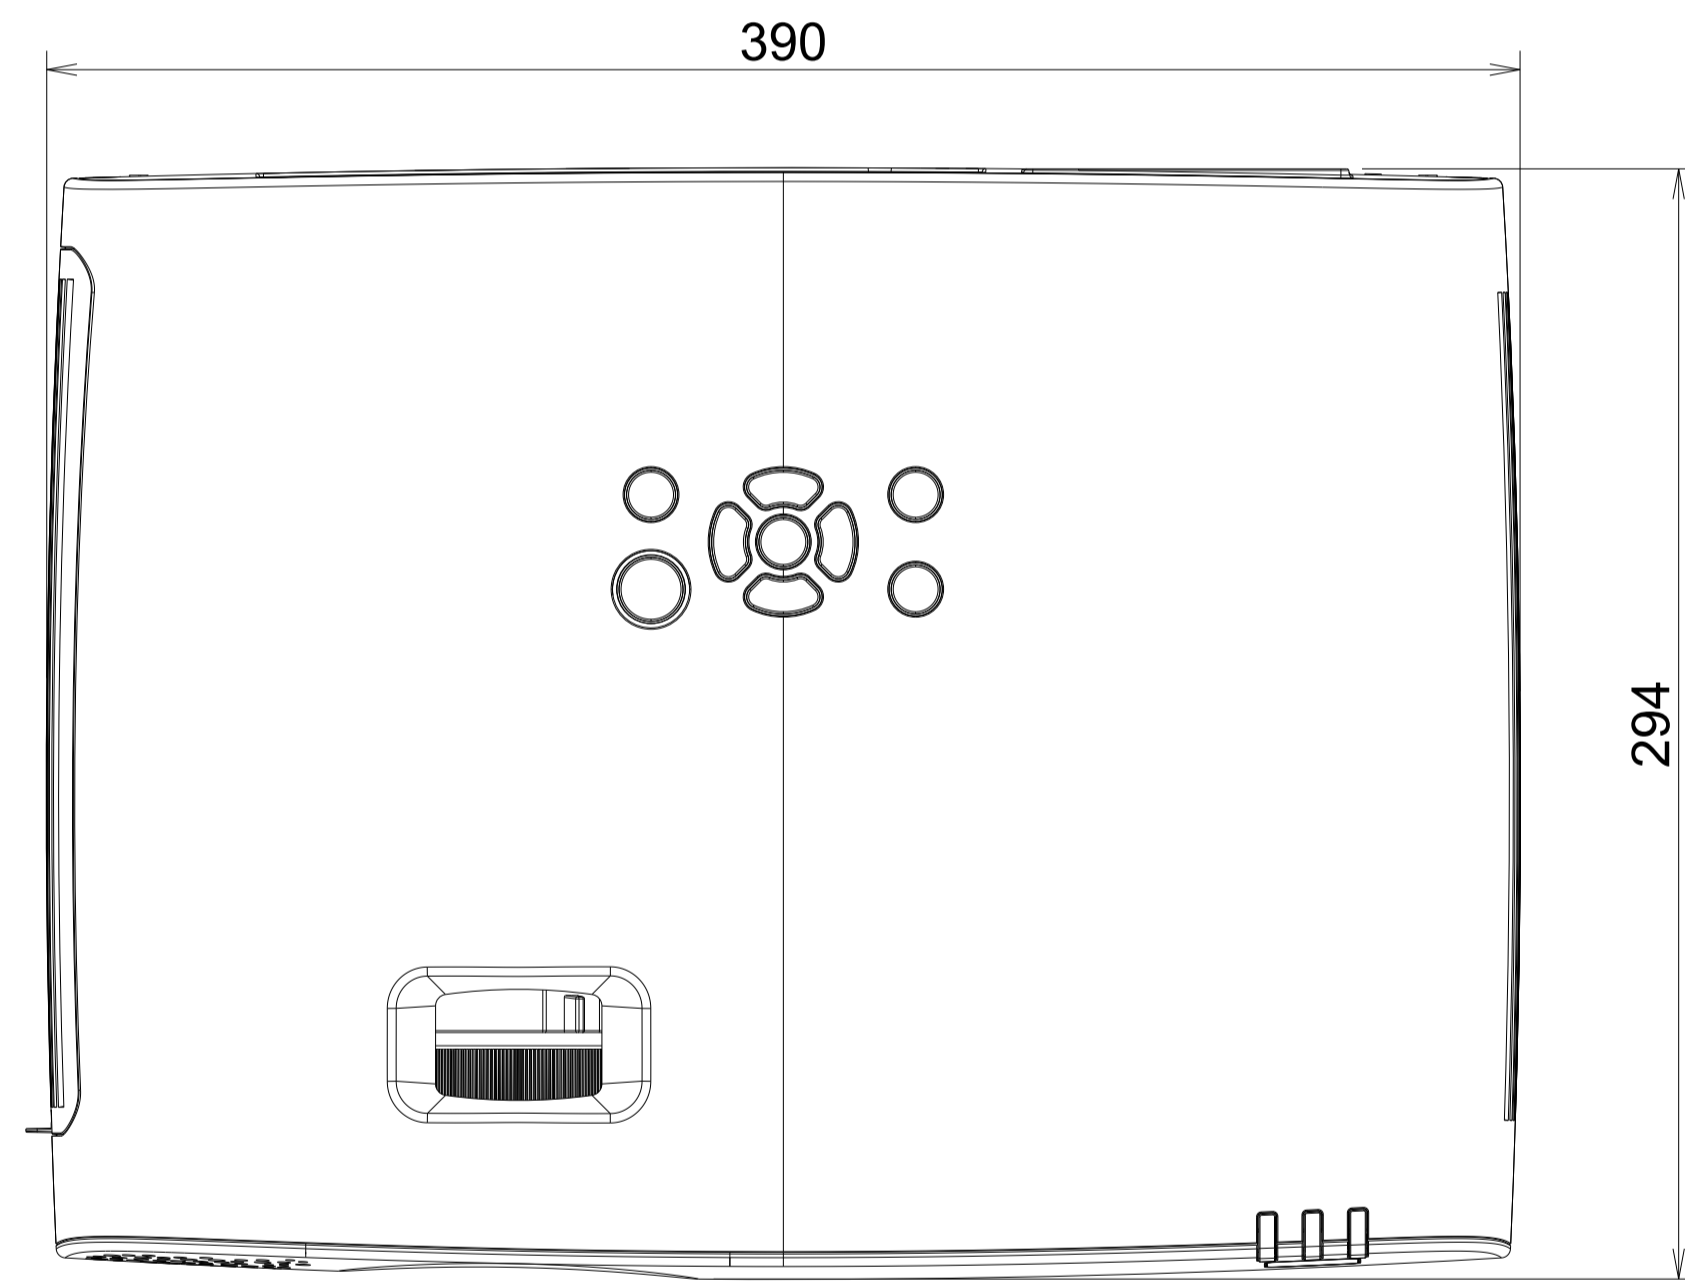

XP-E501U-W Series

REV	DESCRIPTION
1	2025.09.25
SHARP CORPORATION	