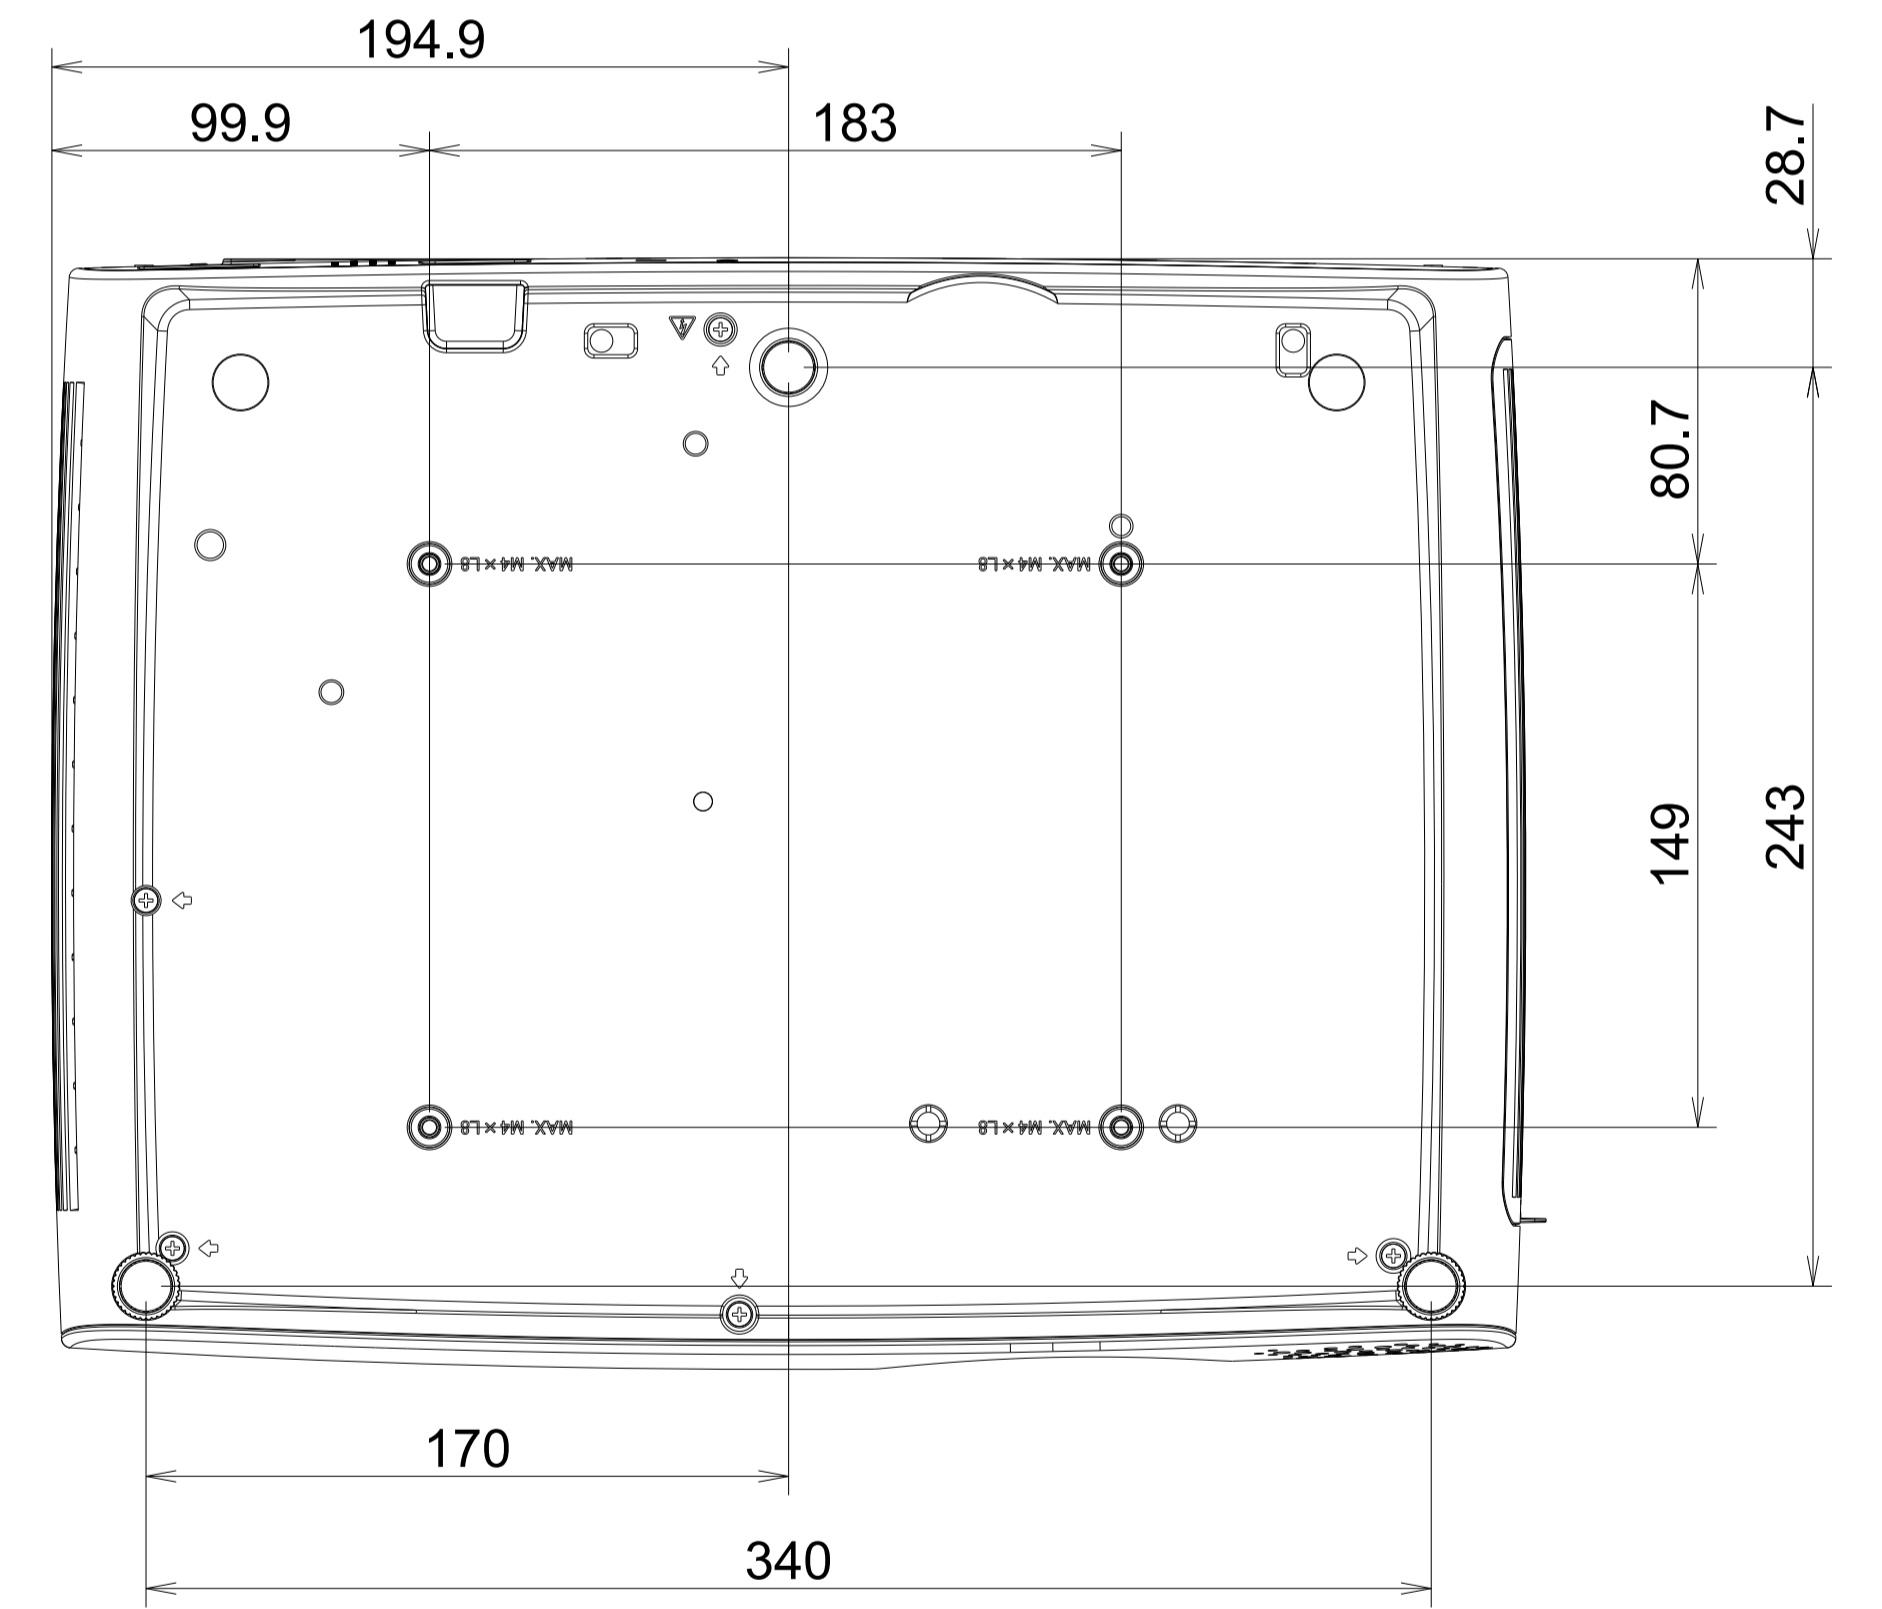

XP-E501U-W Series

REV	DESCRIPTION
1	2025.09.25
SHARP CORPORATION	